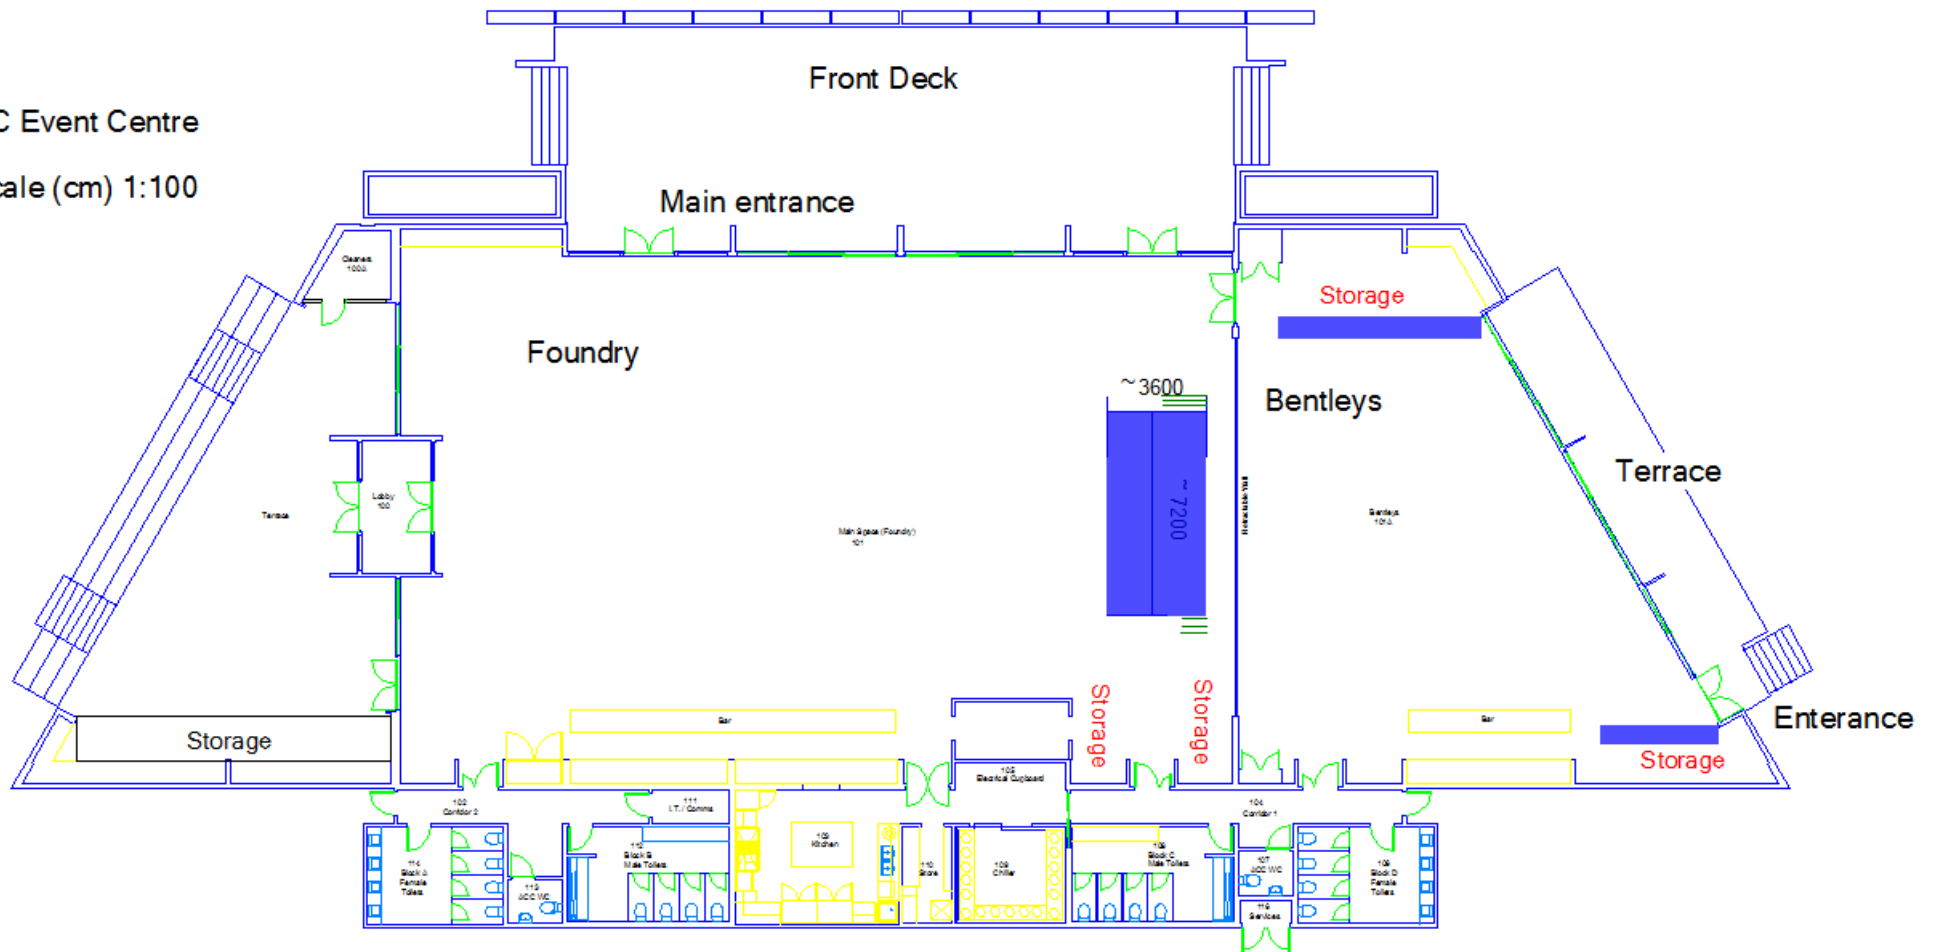

UC Event Centre

Scale (cm) 1:100

Scale:	1 : 100	Date:	
Drawn:	Trevor McLean		11/12
Updated:	M. Brown		09/14
Original Size:	A3		

University of Canterbury - Facilities Management  
 SS26 The Foundry Events Centre